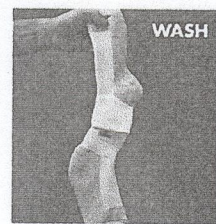

# 2867  
Crew

- 6-8½
- 8-9
- 9-11 } Grey Heel & Toe
- 10-13 } Adult Sizes

Reinforced Heel & Toe • Fully Cushioned Bottom • 85% cotton 15% Nylon